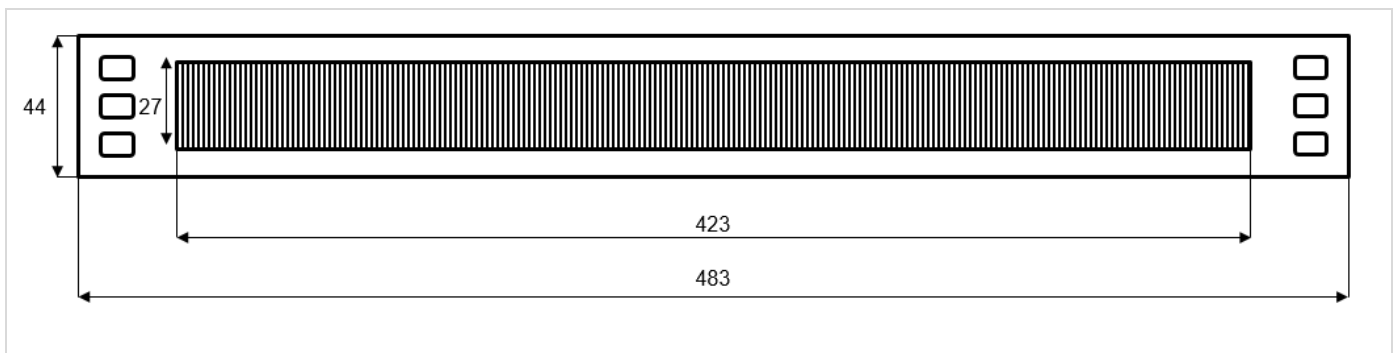

Spezifikation: [specification:]	
Material [material]	Stahlblech - pulverbeschichtet [sheet steel - powder coated]
Farbe [colour]	grau, ähnlich RAL 7035 [grey, similar to RAL 7035]
Maße (B x H x T) [dimensions (W x H x D)]	19" x 1HE x 11 mm [19 inch x 1U x 11 mm]
Maße Bürstenleiste (B x H) [dimensions brush strip (B x HT)]	27 x 423 mm

Zeichnung [drawing]

Bestellangaben [ordering information]

Artikelnummer [part no.]	Beschreibung [description]
1601102-7035	Durchführungspanel mit Bürstenleiste - 1HE - RAL 7035 [Cable passage panel with brush strip - 1U - RAL 7035]

Bestellangaben - Zubehör [ordering information - accessories]

Artikelnummer [part no.]	Beschreibung [description]
MS-PP-0001	MS - Montageset für Einbau von 19Zoll Komponenten in Verteilerschränke - VPE=25 [MS - mounting set for installation of 19inch components into racks - PU=25]
	*exemplarische Abbildung [exemplary picture]